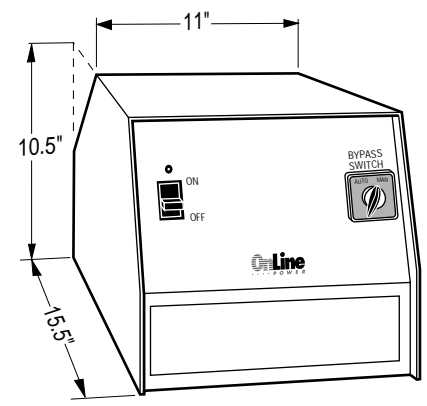

kVA	WEIGHTS
1	56 lbs
1.5	59 lbs
2	70 lbs

MINI-POWER

Single Phase
1 - 2 kVA

EXP4025A-1097

kVA	WEIGHTS
1	56 lbs
1.5	59 lbs
2	70 lbs
2.5	73 lbs
3	80 lbs

Constant Power 3	
Single Phase 1 - 3 kVA	
	EXP4024A-1097