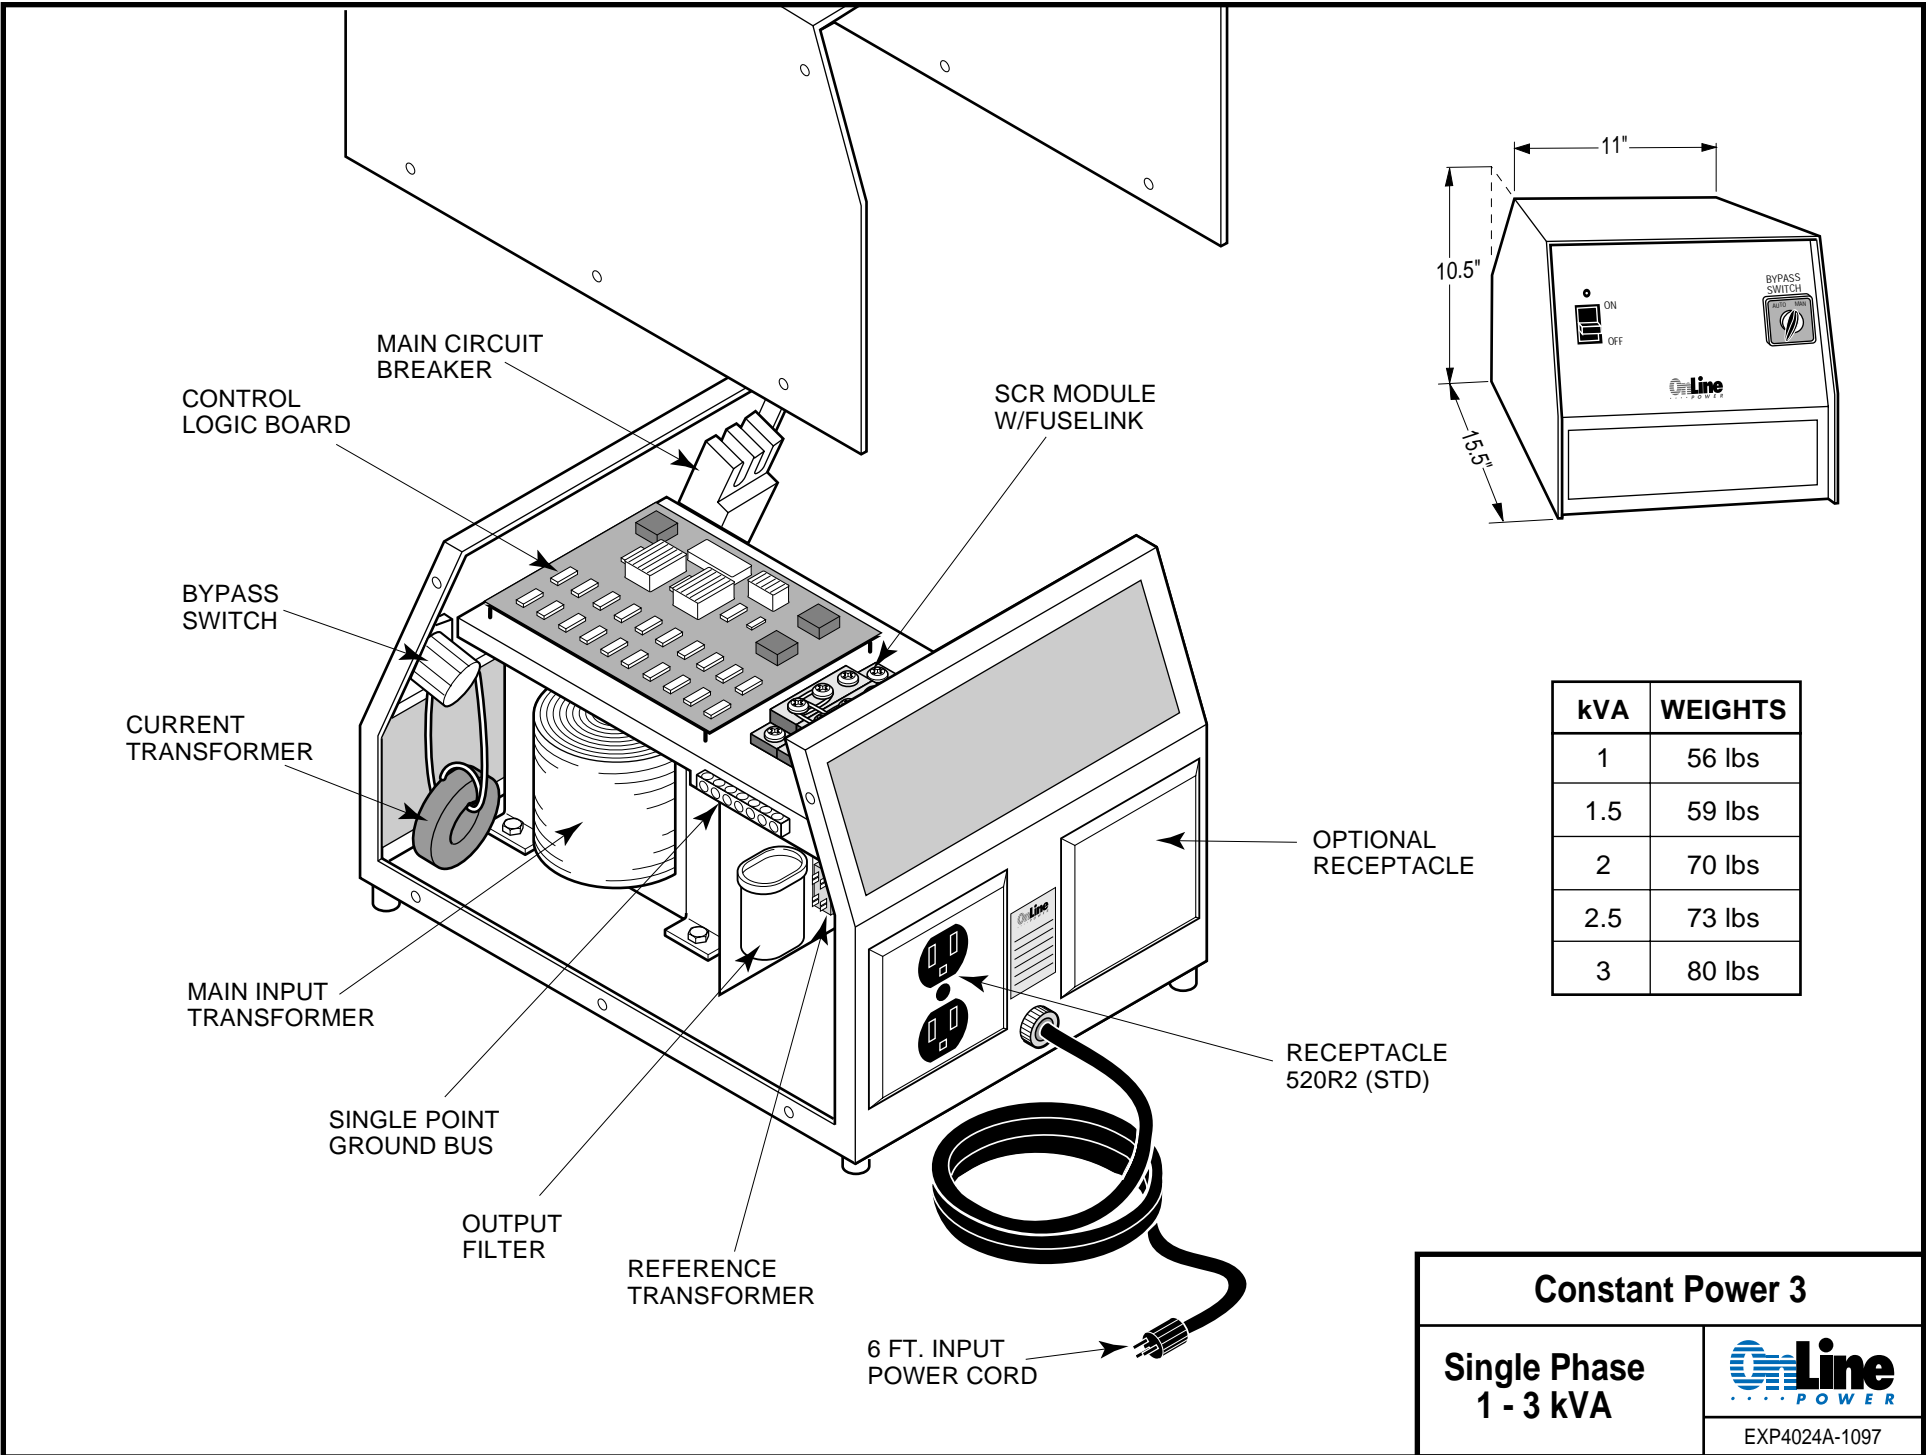

kVA	WEIGHTS
1	56 lbs
1.5	59 lbs
2	70 lbs

MINI-POWER

Single Phase
1 - 2 kVA

EXP4025A-1097

kVA	WEIGHTS
1	56 lbs
1.5	59 lbs
2	70 lbs
2.5	73 lbs
3	80 lbs

Constant Power 3	
Single Phase 1 - 3 kVA	
	EXP4024A-1097